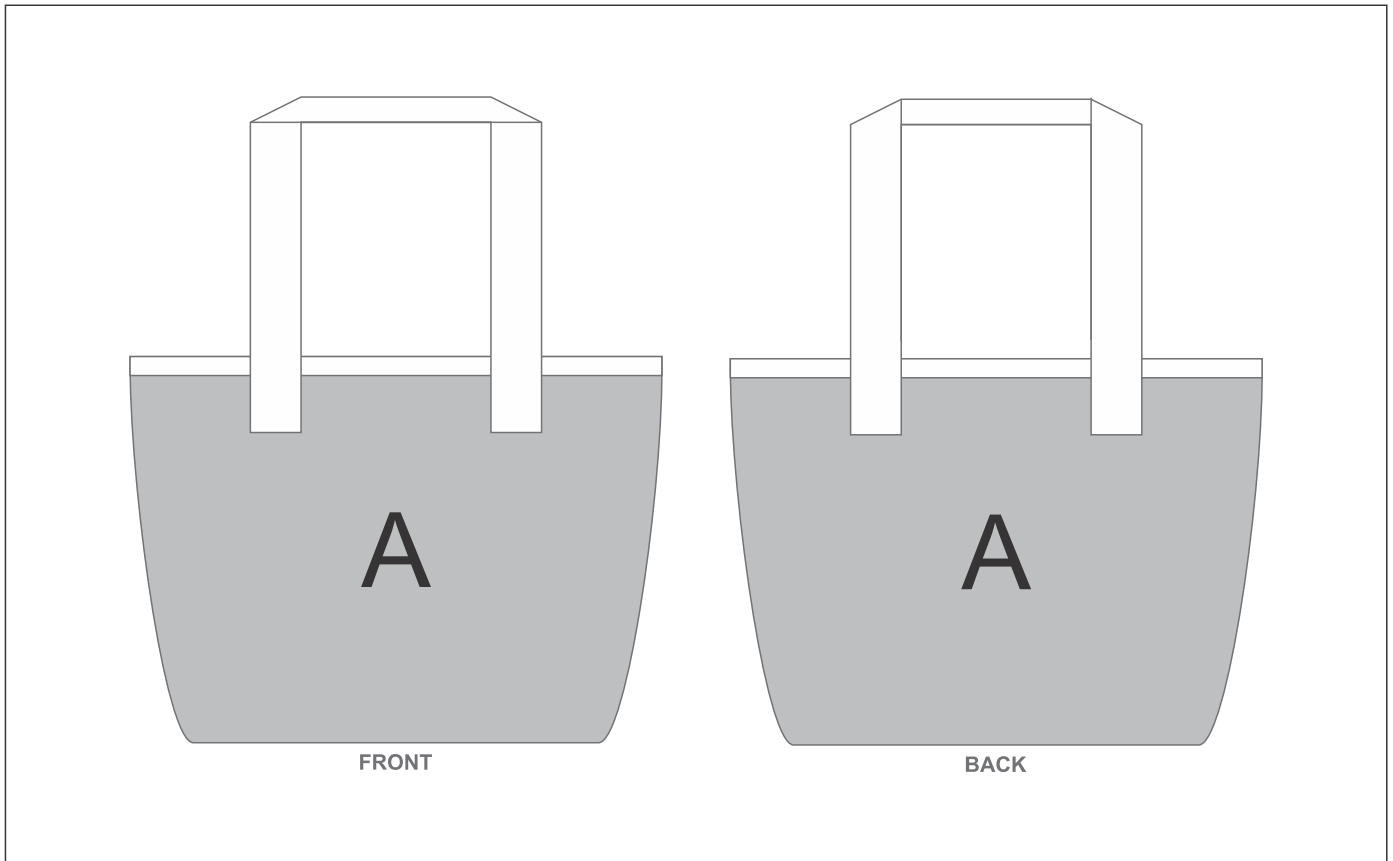

SG-HP-103-G

PPS Hoppla Hyde Neoprene Tote Bag

Need to know:

- Includes 1-Position Sublimation (setup fees apply)
- **Please Note: We cannot guarantee 100% logo Alignment on all Brandable Panels.**
- **NB: Please note that Neoprene material is not conducive to having predominantly white back grounds due to the print transferring nature of the fabric and process used to complete the print. We always advise to have a background colour within the design as this mitigates the chances of material blemishes and ghosting of print.**

Branding Options:

Position A

1. Custom Sublimation A (CPSUB-A)
Full Colour
Size: 540mm wide x 820mm high